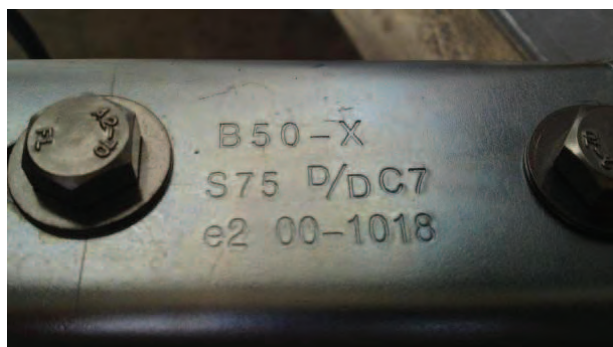

### RIM

- + Powder coated steel rim with integrated set 14 bearings. (LM44643/10)

### COUPLING

- + Ball size B50 – X (50mm)
- + Static load 750kg
- + European standard - see photo